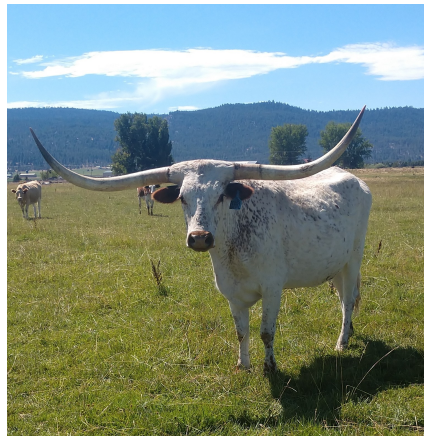

RR Pearl

Date of Birth: 01/16/2015
Registration 1: CI294602
Sale Price: \$
Owner: Brett Bartlett

Courtesy of Bartlett Longhorns

This cow is a sweetheart. She likes it eat from your hand.

TTT: 67.7500 on 07/23/2018

RR Pearl

BW Double Whammy

RR Sweet Chariot

BIG WIG

MO-REFLEC BAR

SWEET CHEX 783

WSR RED HORSE

Top Caliber