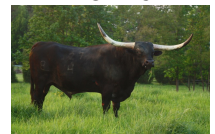

## Pacific Robbie

**Date of Birth:** 06/08/2013  
**Registration 1:** 268522  
**Sale Price:** \$  
**Owner:** Missy Hicks

Courtesy of Michigan Mafia

Nice , big horned cow. She has one teat that is large. I believe it was stepped on at some point. Does not cause any issues and the calf can eat off it.

MONARCH 103

Dark Star B R3

BL NIGHT CHEX

Safari B 1677

THE SHADOW

Miss Jean 498

BL NIGHT CHEX

SR DIXIE CHERRY