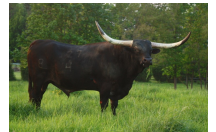

Saddlehorn

Date of Birth: 04/10/2010
Registration 1: B184818
Registration 2: 270206
Breeder: Brett or Darcy DeLapp
Owner: Brett or Darcy DeLapp

Courtesy of Cliffhanger Genetics

Saddlehorn is a very flashy bull with extremely flat lean back horn. 86 1/4 on 6-16-17. Tested by University of California, Davis Laboratory to be Homozygous Black. All his calves will be from the black family, he cannot produce red. Is a consistent producer of blue and black and white paint calves. Now AI Certified. Semen for sale at 75.00 per straw.

TTT: 87.1250 on 06/12/2018

Saddlehorn

SADDLE TRAMP 601

FOOTLOOSE 526

Top Caliber

LOVE IS BLUE

KELO CHEX BL039

SWINGIN EASY

HUNTS COMMAND RESPECT

HASHBROWN

KELO CHEX BL039

REJOICE

BL NIGHT CHEX

BL LADY LIL

THE SHADOW

Daddy's Money