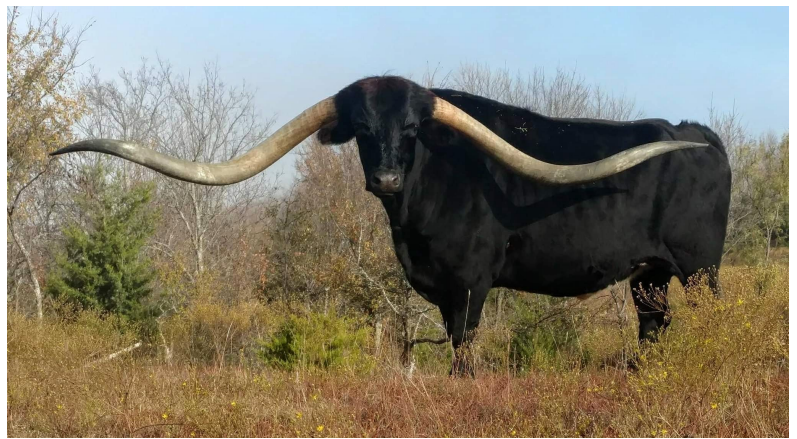

BLACK CHEX 847

Date of Birth: 09/12/2008
 Registration 1: S163679
 Breeder: BOB & PAM LOOMIS

Courtesy of Lazy J Longhorns

TTT: 118.3125 on 01/12/2023

JP RIO GRANDE

BL MAZUE THREE

J.R. GRAND SLAM

TX W Lucky Lady

FARLAP CHEX

MAZUE TO BL

GUNMAN

J.R. SEQUENTIAL

LAMB'S POWER PLAY

TX W ROSE BUD

MONARCH 103

Dark Star B R3