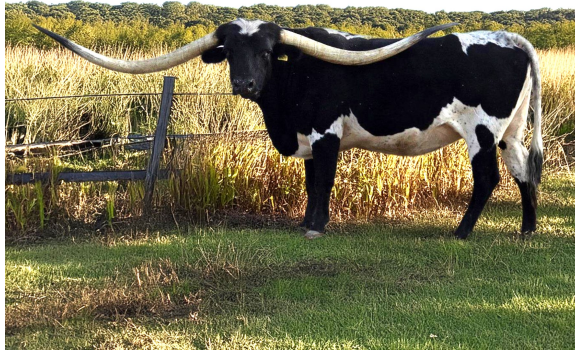

SADDLE JEWEL

Date of Birth: 06/07/2017
Registration 1: 277878
Registration 2: RFID: 840 003 263 427 787
Breeder: DCC
Owner: Landes/Bentwood/Whitlock/Gibbon S

Courtesy of Whitlock Longhorns

The Queen of Black & White! The longest horned True Black cow in the breed!

TTT: 100.3125 on 07/15/2024
Weight: 946.0000 on 11/12/2020

SADDLE JEWEL

Saddlehorn

DRAGON SMILE

SADDLE TRAMP 601

FOOTLOOSE 526

DRAG IRON

WINNING SMILE