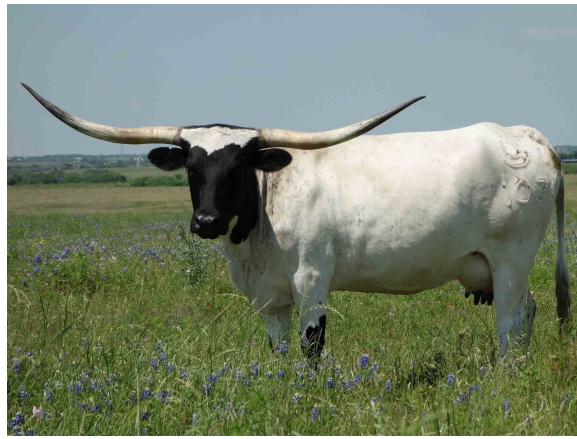

# CO ALAMO'S ROSE

**Date of Birth:** 10/08/2011  
**Registration 1:** CI301273  
**Breeder:** Rocking O Longhorns  
**Owner:** Rocking O Longhorns

Courtesy of ANB Ranch

TTT: 81.7500 on 01/29/2020

AWESOME ALAMO